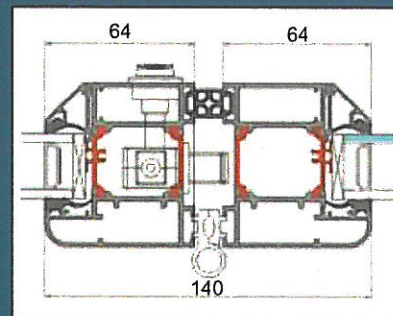

Slim Interlocks, No Floating Mullion.