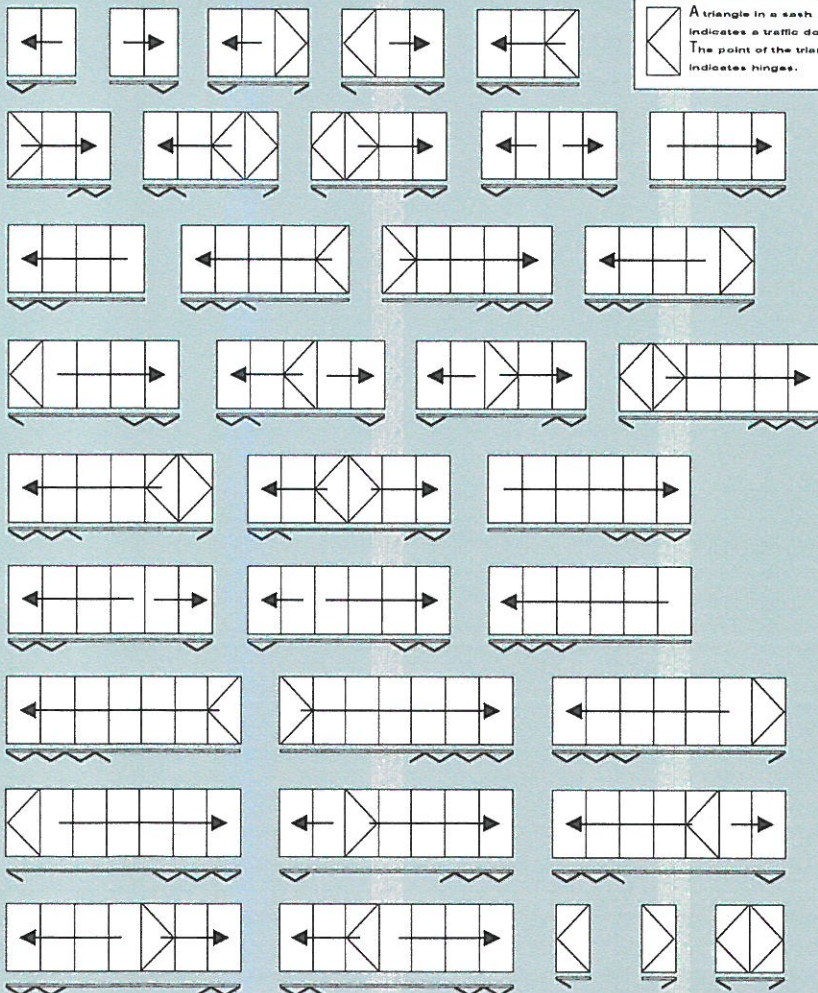

- White, Black, Light Grey, Dark Grey or Brown as standard - metallic textured, woodgrain or any RAL finish - Single & dual colours available.
- Choice of colours for Hardware, or RAL colour upon request.
- 2 to 7 Panel options. For 8+ panels please ask.
- Standard, low, low ramped and room divider threshold options.
- Opens in or out, with most styles offering traffic door access.
- High security, Avocet locking cylinder, 3pt lock to traffic doors, high security shoot bolts to folding panels.
- All doors include woolpile, four heavy duty stainless steel bogey wheels for increased stability and stainless steel track.
- High weather performance and exceeds the building regs.
- Site line: Head - 110; Jambs - 110; Interlock - 140.
- Self Cleaning glass, Solar Control glass & Integrated blinds available.
- Lever/lever handle on the traffic door & 'Funky' T-handles on intermediate panels, all in a variety of finishes.
- U values of just 1.7 W/M²K, air & water tightness of 600 Pa, can withstand wind loadings of up to 2400 Pa.
- Trickle vents available in head extension, in a range of colours.
- Angled / chamfered or square glazing bead - 28mm internally glazed units for added security.

Common Configurations

No of Door Panels	2	3	4	5	6	7	8+	No of Door Panels	All
Minimum Width	1400	2100	2800	3500	4200	4900	Please	Minimum Height	1600
Maximum Width	2000	3000	4000	5000	6000	7000	Ask	Maximum Height	3000

Further information and on-line estimator available at:

www.duration.co.uk