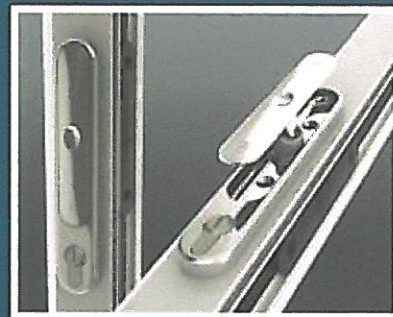

Lockable Pop-out T-Handle